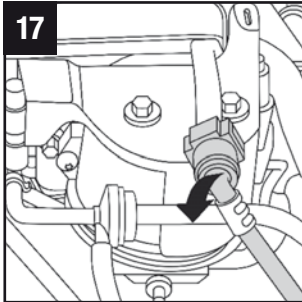

MANN FILTER

25 min.

Citroen
Ford
Mazda
Peugeot
Toyota

WK 939

WK 939

**MANN
FILTER**

MANN+HUMMEL GMBH · Automotive Aftermarket · 71631 Ludwigsburg · Germany
Customer Service Center, Germany: +49 (0) 71 41 98-25 50, Fax. +49 (0) 71 41 98-25 58
Other countries: Tel. +49 (0) 71 41 98-28 80, Fax. +49 (0) 71 41 98-25 58
customer-service@mann-hummel.com
www.mann-filter.com