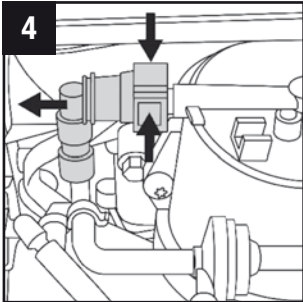

MANN FILTER

25 min.

Citroen
Ford
Mazda
Peugeot
Toyota

WK 939

WK 939

**MANN
FILTER**

MANN+HUMMEL GMBH · Automotive Aftermarket · 71631 Ludwigsburg · Germany
Customer Service Center, Germany: +49 (0) 71 41 98-25 50, Fax. +49 (0) 71 41 98-25 58
Other countries: Tel. +49 (0) 71 41 98-28 80, Fax. +49 (0) 71 41 98-25 58
customer-service@mann-hummel.com
www.mann-filter.com