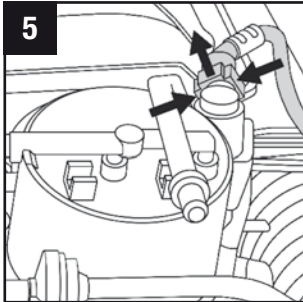

MANN FILTER

25 min.

Citroen
Ford
Mazda
Peugeot
Toyota

WK 939

WK 939

**MANN
FILTER**

MANN+HUMMEL GMBH · Automotive Aftermarket · 71631 Ludwigsburg · Germany
Customer Service Center, Germany: +49 (0) 71 41 98-25 50, Fax. +49 (0) 71 41 98-25 58
Other countries: Tel. +49 (0) 71 41 98-28 80, Fax. +49 (0) 71 41 98-25 58
customer-service@mann-hummel.com
www.mann-filter.com