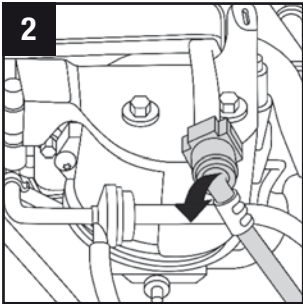

MANN FILTER

25 min.

Citroen
Ford
Mazda
Peugeot
Toyota

WK 939

WK 939

**MANN
FILTER**

MANN+HUMMEL GMBH · Automotive Aftermarket · 71631 Ludwigsburg · Germany
Customer Service Center, Germany: +49 (0) 71 41 98-25 50, Fax. +49 (0) 71 41 98-25 58
Other countries: Tel. +49 (0) 71 41 98-28 80, Fax. +49 (0) 71 41 98-25 58
customer-service@mann-hummel.com
www.mann-filter.com