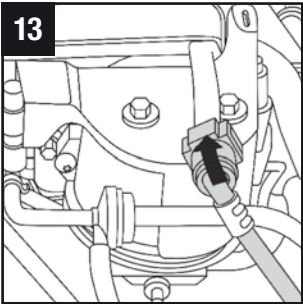

MANN FILTER

25 min.

Citroen
Ford
Mazda
Peugeot
Toyota

WK 939

WK 939

**MANN
FILTER**

MANN+HUMMEL GMBH · Automotive Aftermarket · 71631 Ludwigsburg · Germany
Customer Service Center, Germany: +49 (0) 71 41 98-25 50, Fax. +49 (0) 71 41 98-25 58
Other countries: Tel. +49 (0) 71 41 98-28 80, Fax. +49 (0) 71 41 98-25 58
customer-service@mann-hummel.com
www.mann-filter.com