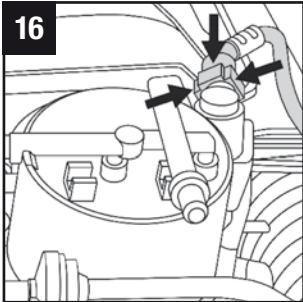

MANN FILTER

25 min.

Citroen
Ford
Mazda
Peugeot
Toyota

WK 939

WK 939

**MANN
FILTER**

MANN+HUMMEL GMBH · Automotive Aftermarket · 71631 Ludwigsburg · Germany
Customer Service Center, Germany: +49 (0) 71 41 98-25 50, Fax. +49 (0) 71 41 98-25 58
Other countries: Tel. +49 (0) 71 41 98-28 80, Fax. +49 (0) 71 41 98-25 58
customer-service@mann-hummel.com
www.mann-filter.com