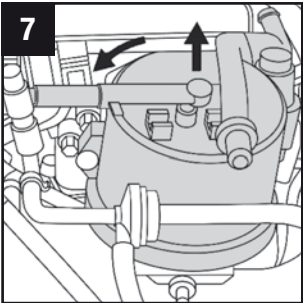

MANN FILTER

25 min.

Citroen
Ford
Mazda
Peugeot
Toyota

WK 939

WK 939

**MANN
FILTER**

MANN+HUMMEL GMBH · Automotive Aftermarket · 71631 Ludwigsburg · Germany
Customer Service Center, Germany: +49 (0) 71 41 98-25 50, Fax. +49 (0) 71 41 98-25 58
Other countries: Tel. +49 (0) 71 41 98-28 80, Fax. +49 (0) 71 41 98-25 58
customer-service@mann-hummel.com
www.mann-filter.com