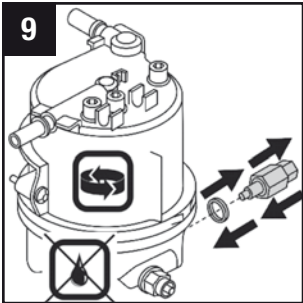

MANN FILTER

25 min.

Citroen
Ford
Mazda
Peugeot
Toyota

WK 939

WK 939

**MANN
FILTER**

MANN+HUMMEL GMBH · Automotive Aftermarket · 71631 Ludwigsburg · Germany
Customer Service Center, Germany: +49 (0) 71 41 98-25 50, Fax. +49 (0) 71 41 98-25 58
Other countries: Tel. +49 (0) 71 41 98-28 80, Fax. +49 (0) 71 41 98-25 58
customer-service@mann-hummel.com
www.mann-filter.com