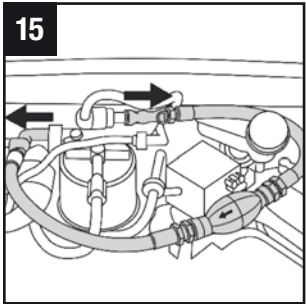

MANN FILTER

25 min.

Citroen
Ford
Mazda
Peugeot
Toyota

WK 939

WK 939

**MANN
FILTER**

MANN+HUMMEL GMBH · Automotive Aftermarket · 71631 Ludwigsburg · Germany
Customer Service Center, Germany: +49 (0) 71 41 98-25 50, Fax. +49 (0) 71 41 98-25 58
Other countries: Tel. +49 (0) 71 41 98-28 80, Fax. +49 (0) 71 41 98-25 58
customer-service@mann-hummel.com
www.mann-filter.com