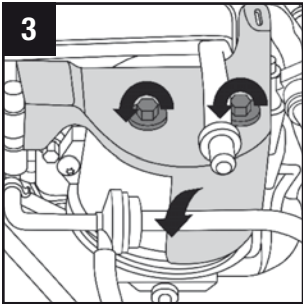

MANN FILTER

25 min.

Citroen
Ford
Mazda
Peugeot
Toyota

WK 939

WK 939

**MANN
FILTER**

MANN+HUMMEL GMBH · Automotive Aftermarket · 71631 Ludwigsburg · Germany
Customer Service Center, Germany: +49 (0) 71 41 98-25 50, Fax. +49 (0) 71 41 98-25 58
Other countries: Tel. +49 (0) 71 41 98-28 80, Fax. +49 (0) 71 41 98-25 58
customer-service@mann-hummel.com
www.mann-filter.com