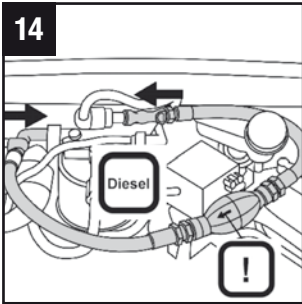

MANN FILTER

25 min.

Citroen
Ford
Mazda
Peugeot
Toyota

WK 939

WK 939

**MANN
FILTER**

MANN+HUMMEL GMBH · Automotive Aftermarket · 71631 Ludwigsburg · Germany
Customer Service Center, Germany: +49 (0) 71 41 98-25 50, Fax. +49 (0) 71 41 98-25 58
Other countries: Tel. +49 (0) 71 41 98-28 80, Fax. +49 (0) 71 41 98-25 58
customer-service@mann-hummel.com
www.mann-filter.com