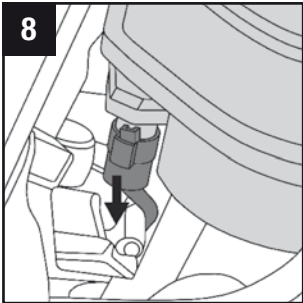

MANN FILTER

25 min.

Citroen
Ford
Mazda
Peugeot
Toyota

WK 939

WK 939

**MANN
FILTER**

MANN+HUMMEL GMBH · Automotive Aftermarket · 71631 Ludwigsburg · Germany
Customer Service Center, Germany: +49 (0) 71 41 98-25 50, Fax. +49 (0) 71 41 98-25 58
Other countries: Tel. +49 (0) 71 41 98-28 80, Fax. +49 (0) 71 41 98-25 58
customer-service@mann-hummel.com
www.mann-filter.com