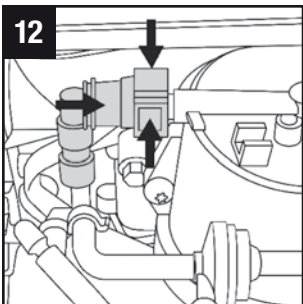

MANN FILTER

25 min.

Citroen
Ford
Mazda
Peugeot
Toyota

WK 939

WK 939

**MANN
FILTER**

MANN+HUMMEL GMBH · Automotive Aftermarket · 71631 Ludwigsburg · Germany
Customer Service Center, Germany: +49 (0) 71 41 98-25 50, Fax. +49 (0) 71 41 98-25 58
Other countries: Tel. +49 (0) 71 41 98-28 80, Fax. +49 (0) 71 41 98-25 58
customer-service@mann-hummel.com
www.mann-filter.com