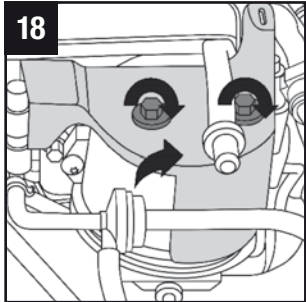

MANN FILTER

25 min.

Citroen
Ford
Mazda
Peugeot
Toyota

WK 939

WK 939

**MANN
FILTER**

MANN+HUMMEL GMBH · Automotive Aftermarket · 71631 Ludwigsburg · Germany
Customer Service Center, Germany: +49 (0) 71 41 98-25 50, Fax. +49 (0) 71 41 98-25 58
Other countries: Tel. +49 (0) 71 41 98-28 80, Fax. +49 (0) 71 41 98-25 58
customer-service@mann-hummel.com
www.mann-filter.com