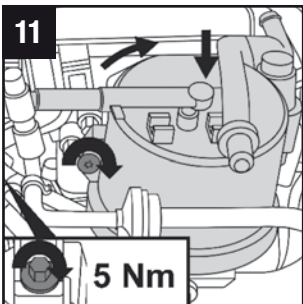

MANN FILTER

25 min.

Citroen
Ford
Mazda
Peugeot
Toyota

WK 939

WK 939

**MANN
FILTER**

MANN+HUMMEL GMBH · Automotive Aftermarket · 71631 Ludwigsburg · Germany
Customer Service Center, Germany: +49 (0) 71 41 98-25 50, Fax. +49 (0) 71 41 98-25 58
Other countries: Tel. +49 (0) 71 41 98-28 80, Fax. +49 (0) 71 41 98-25 58
customer-service@mann-hummel.com
www.mann-filter.com