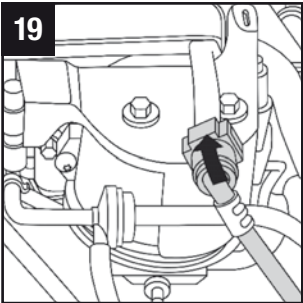

MANN FILTER

25 min.

Citroen
Ford
Mazda
Peugeot
Toyota

WK 939

WK 939

**MANN
FILTER**

MANN+HUMMEL GMBH · Automotive Aftermarket · 71631 Ludwigsburg · Germany
Customer Service Center, Germany: +49 (0) 71 41 98-25 50, Fax. +49 (0) 71 41 98-25 58
Other countries: Tel. +49 (0) 71 41 98-28 80, Fax. +49 (0) 71 41 98-25 58
customer-service@mann-hummel.com
www.mann-filter.com